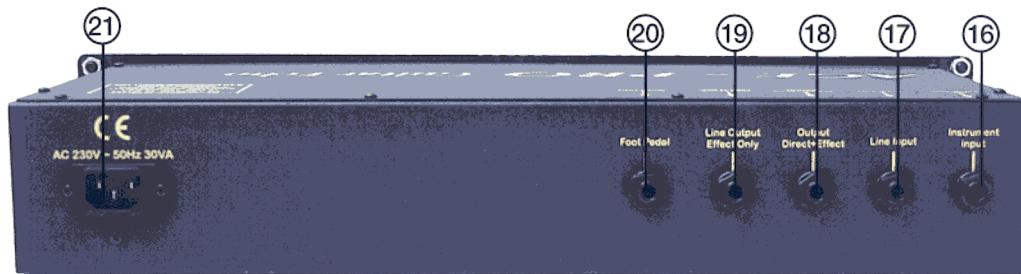

**AGE-PRO** Independent adjustments for both input sensitivity and line level ensures perfect matching between instrument and amplifier.

**AGE-PRO** Six pre-set echo patterns, One tap-selectable position and one user pre-set position ensure total coverage of any echo demand.

**AGE-PRO** Adjustable repeat and echo levels matches the echo sound to the studio, theatre or auditorium.

**AGE-PRO** Flutter control adds that "Vintage Echo" sound without the old problems of distortion and noise associated with earlier echoes.

**AGE-PRO** Foot pedal for variable echo level with adjustable bypass setting.

All AMTECH-products are manufactured in Sweden

# CONTROLS

1. Input level LED's
2. Front instrument input socket (same impedance as rear socket 16)
3. Delay time to the first "tap"
4. Mode 8: Position individual level controllers for all five "taps"
5. Input gain to match instrument to AGE-PRO
6. Input level sets the volume of the signal to be processed
7. Tone control for repeated echoes
8. Pedal by-pass allows up to 25% echo "bleed" in minimum position
9. Repeat sets the number of times the whole echo is repeated
10. Speed controls the time interval between the echo "taps"
11. Mode7: Tap switches select individual five "taps" in any combination
12. Flutter control adds the pitch variation normally found with tape echoes
13. Echo level sets the volume of the echo compared to the instrument input level
14. Mode selects the six pre-set echo patterns, tap-selectable position & user pre-set position
15. Illuminated mains switch turns power on & off
16. Rear input socket for instrument or from amplifier effects loop circuit
17. Line input socket
18. Output socket: Direct and Effect
19. Output socket: Effect only
20. Foot pedal input socket
21. Mains lead input socket