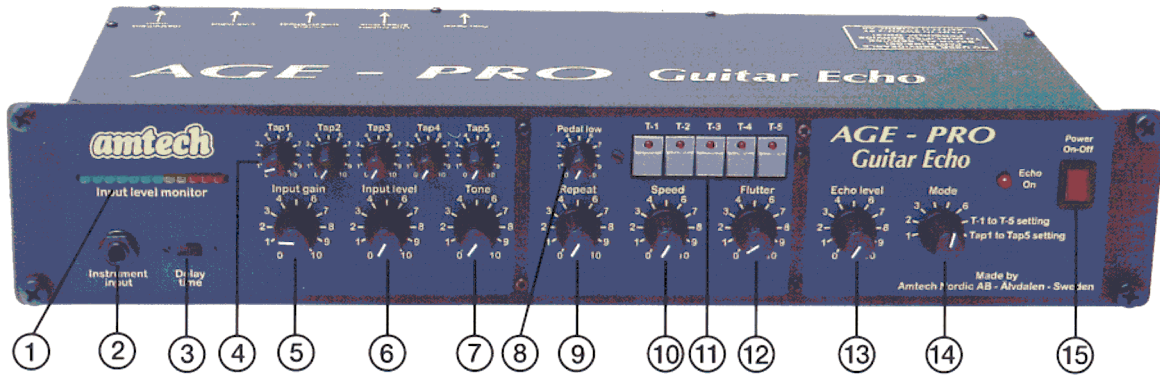

**AGE-PRO** Independent adjustments for both input sensitivity and line level ensures perfect matching between instrument and amplifier.

**AGE-PRO** Six pre-set echo patterns, One tap-selectable position and one user pre-set position ensure total coverage of any echo demand.

**AGE-PRO** Adjustable repeat and echo levels matches the echo sound to the studio, theatre or auditorium.

**AGE-PRO** Flutter control adds that "Vintage Echo" sound without the old problems of distortion and noise associated with earlier echoes.

**AGE-PRO** Foot pedal for variable echo level with adjustable bypass setting.

All AMTECH-products are manufactured in Sweden

# CONTROLS

1. Input level LED's
2. Front instrument input socket (same impedance as rear socket 16)
3. Delay time to the first "tap"
4. Mode 8: Position individual level controllers for all five "taps"
5. Input gain to match instrument to AGE-PRO
6. Input level sets the volume of the signal to be processed
7. Tone control for repeated echoes
8. Pedal by-pass allows up to 25% echo "bleed" in minimum position
9. Repeat sets the number of times the whole echo is repeated
10. Speed controls the time interval between the echo "taps"
11. Mode7: Tap switches select individual five "taps" in any combination
12. Flutter control adds the pitch variation normally found with tape echoes
13. Echo level sets the volume of the echo compared to the instrument input level
14. Mode selects the six pre-set echo patterns, tap-selectable position & user pre-set position
15. Illuminated mains switch turns power on & off
16. Rear input socket for instrument or from amplifier effects loop circuit
17. Line input socket
18. Output socket: Direct and Effect
19. Output socket: Effect only
20. Foot pedal input socket
21. Mains lead input socket